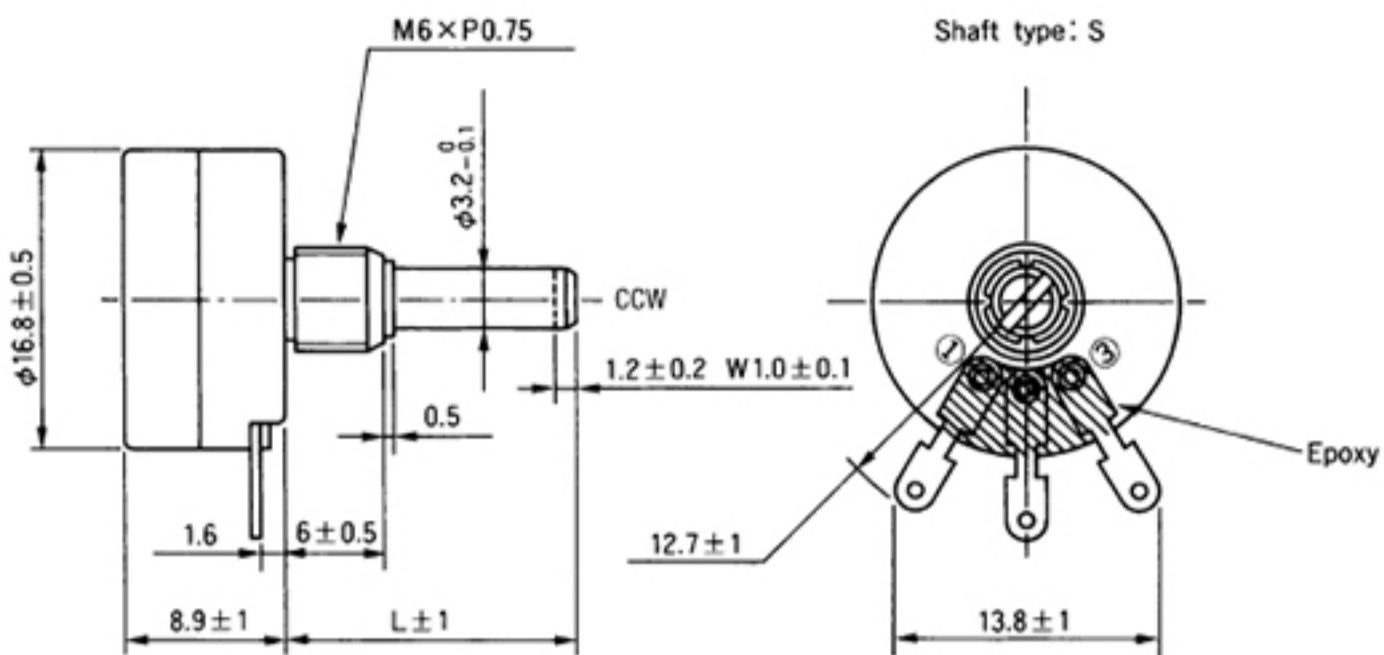

VOL-16 (with Center Detent)
Panel Mount, Single Unit, Single Shaft
Right Angle Ear-Lug Terminals

Recommended Panel Mounting Hole

VOL-24
Panel Mount, Single Unit, Single Shaft, Right Angle Ear-Lug Terminals

Recommended Panel Mounting Holes

*Anti-Rotation/Locating Lug