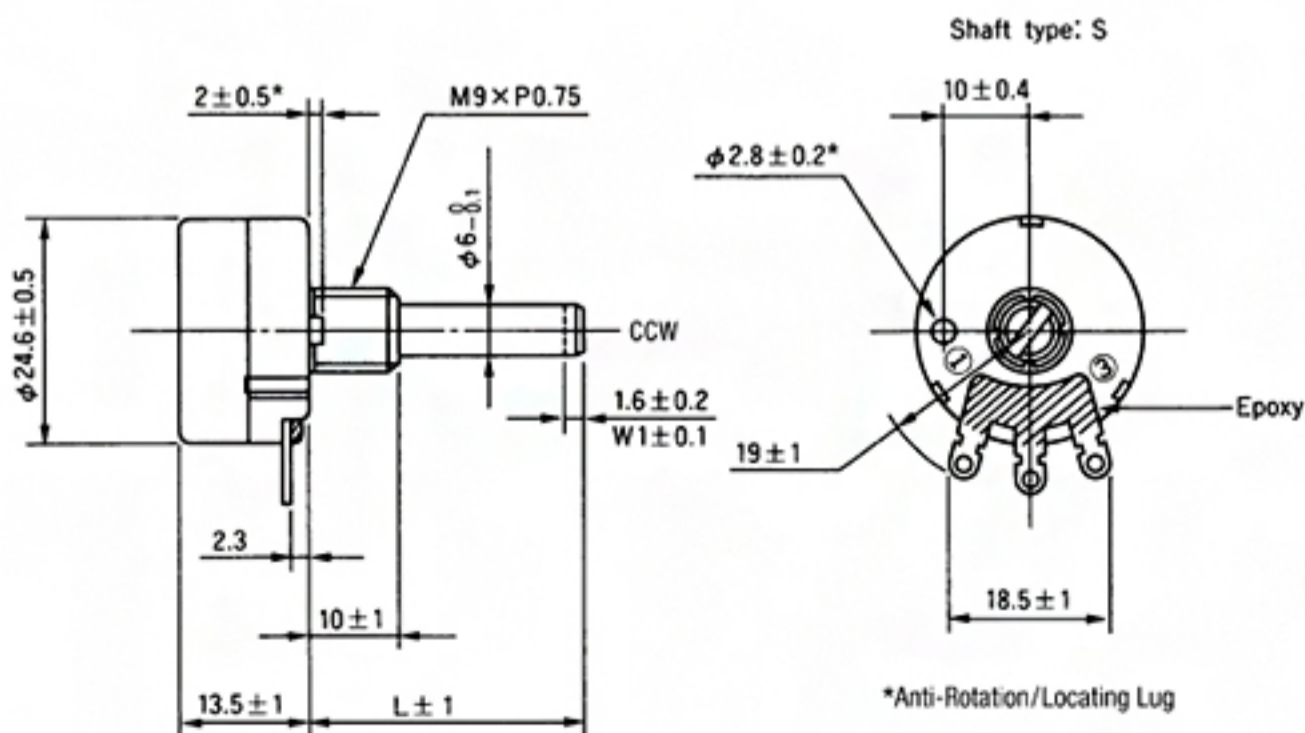

VOL-16 (with Center Detent)
Panel Mount, Single Unit, Single Shaft
Right Angle Ear-Lug Terminals

Recommended Panel Mounting Hole

VOL-24
Panel Mount, Single Unit, Single Shaft, Right Angle Ear-Lug Terminals

Recommended Panel Mounting Holes

*Anti-Rotation/Locating Lug