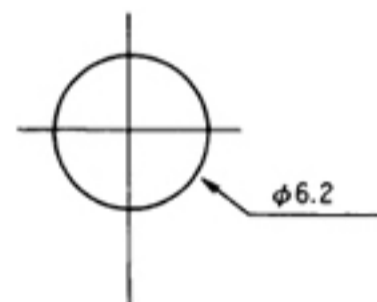

VOL-16 (with Center Detent)
Panel Mount, Single Unit, Single Shaft
Right Angle Ear-Lug Terminals

Recommended Panel Mounting Hole

VOL-24
Panel Mount, Single Unit, Single Shaft, Right Angle Ear-Lug Terminals