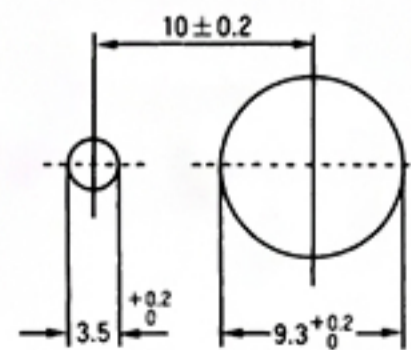

Recommended Panel Mounting Holes

*Anti-Rotation/Locating Lug